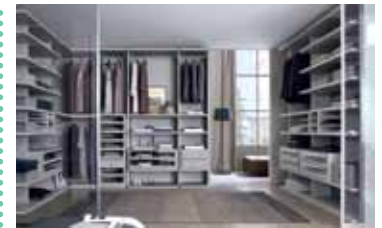

MisuraEmme offer many different styles of Walk In's. The use of long hanging, drawers & lovely Italian display boxes for storage, there is even a drawer to keep smaller items such as jewellery. Customise your walk in with a choice of many finishes & colours.